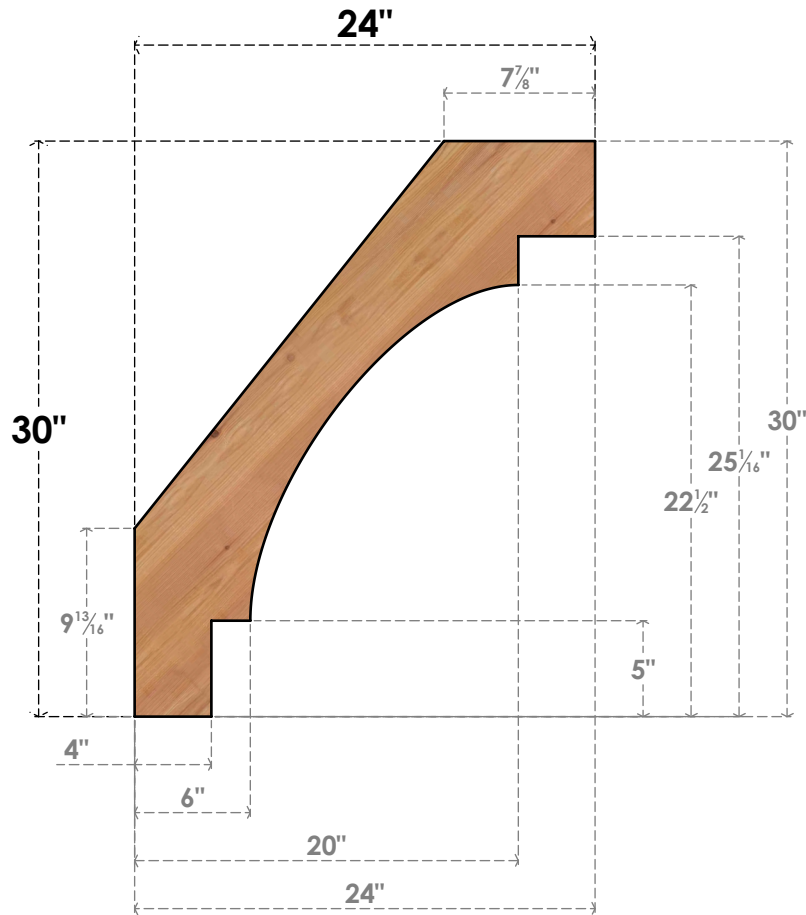

# BRC06X24X30MRC00SWR

5 1/2"W X 24"D X 30"H MERCED SMOOTH BRACE, WESTERN RED CEDAR

**SIDE**

**FRONT**

EKENA MILLWORK  
 2300 WEST MAIN ST.  
 CLARKSVILLE, TX 75426  
 TOLL FREE: 866-607-0453  
 WWW.EKENAMILLWORK.COM