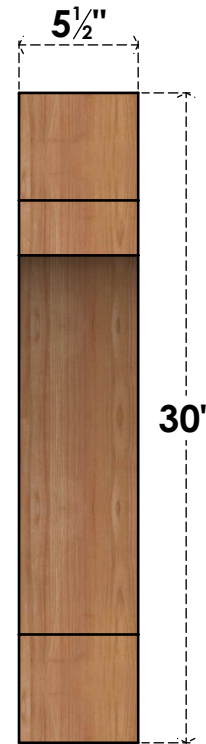

# BRC06X24X30MRC00SWR

5 1/2"W X 24"D X 30"H MERCED SMOOTH BRACE, WESTERN RED CEDAR

**SIDE**

**FRONT**

EKENA MILLWORK  
 2300 WEST MAIN ST.  
 CLARKSVILLE, TX 75426  
 TOLL FREE: 866-607-0453  
 WWW.EKENAMILLWORK.COM

**NOTES**

1. INSTALLATION TO BE COMPLETED IN ACCORDANCE WITH MANUFACTURER'S SPECIFICATIONS.
2. DRAWING MAY NOT BE TO SCALE
3. THIS DRAWING IS INTENDED FOR DESIGN AND PLANNING PURPOSES ONLY.
4. ALL INFORMATION CONTAINED HEREIN WAS CURRENT AT THE TIME OF DEVELOPMENT BUT MUST BE REVIEWED AND APPROVED BY THE PRODUCT MANUFACTURER TO BE CONSIDERED ACCURATE.
5. PRODUCTS ARE NOT KILN DRIED. THIS ITEM IS UNIQUE AND WILL CONTAIN THE NATURAL VARIATIONS THAT THE WOOD SPECIES OFFERS. THIS MAY RESULT IN VARIATIONS UP TO 1/4"